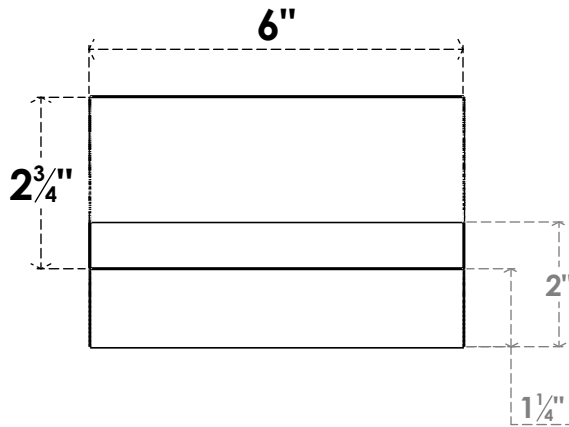

ITEM NUMBER: RFTURO060X04000X12000X004RID00RCPR

6"W X 4"H X 12"L TIMBERTHANE ROUGH CEDAR RIDGEWOOD FAUX WOOD OPEN RAFTER TAIL, 4"L END, PRIMED TAN

SIDE PROFILE

FRONT PROFILE

ISOMETRIC

GENERATED DATE : 03/02/2023