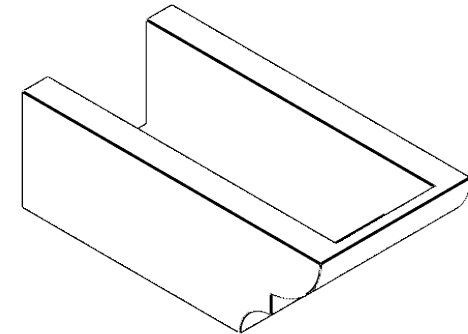

ITEM NUMBER: RFTURO060X04000X12000X004RID00RCPR

6"W X 4"H X 12"L TIMBERTHANE ROUGH CEDAR RIDGEWOOD FAUX WOOD OPEN RAFTER TAIL, 4"L END, PRIMED TAN

SIDE PROFILE

FRONT PROFILE

ISOMETRIC

GENERATED DATE : 03/02/2023

EKENA MILLWORK
2300 WEST MAIN ST.
CLARKSVILLE, TX 75426
TOLL FREE: 866-607-0453
WWW.EKENAMILLWORK.COM

NOTES

1. INSTALLATION TO BE COMPLETED IN ACCORDANCE WITH MANUFACTURER'S SPECIFICATIONS.
2. DRAWING MAY NOT BE TO SCALE
3. THIS DRAWING IS INTENDED FOR DESIGN AND PLANNING PURPOSES ONLY.
4. ALL INFORMATION CONTAINED HEREIN WAS CURRENT AT THE TIME OF DEVELOPMENT BUT MUST BE REVIEWED AND APPROVED BY THE PRODUCT MANUFACTURER TO BE CONSIDERED ACCURATE.
5. TIMBERTHANE ARCHITECTURAL PRODUCTS ARE MADE FROM HIGH DENSITY URETHANE AND COME FACTORY PRIMED