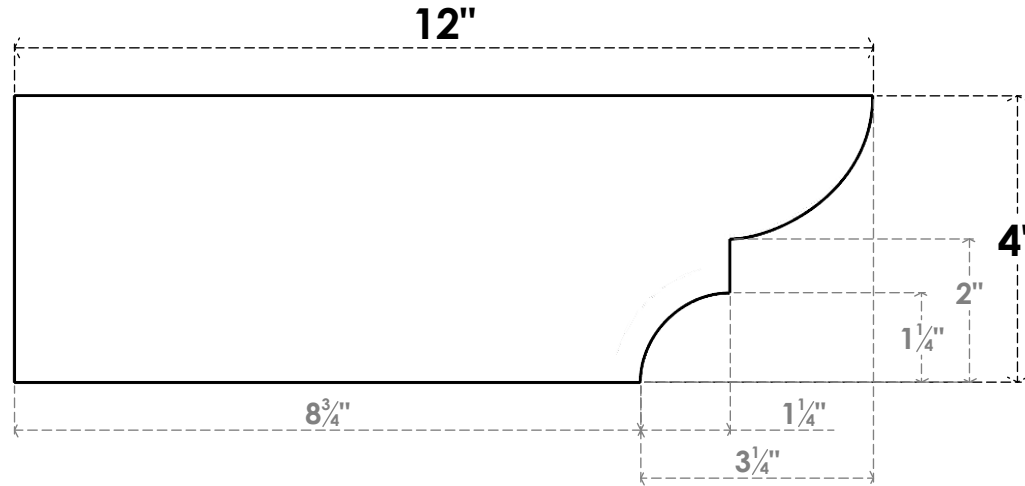

ITEM NUMBER: RFTURO060X04000X12000X004RID00RCPR

6"W X 4"H X 12"L TIMBERTHANE ROUGH CEDAR RIDGEWOOD FAUX WOOD OPEN RAFTER TAIL, 4"L END, PRIMED TAN

SIDE PROFILE

FRONT PROFILE

ISOMETRIC

GENERATED DATE : 03/02/2023